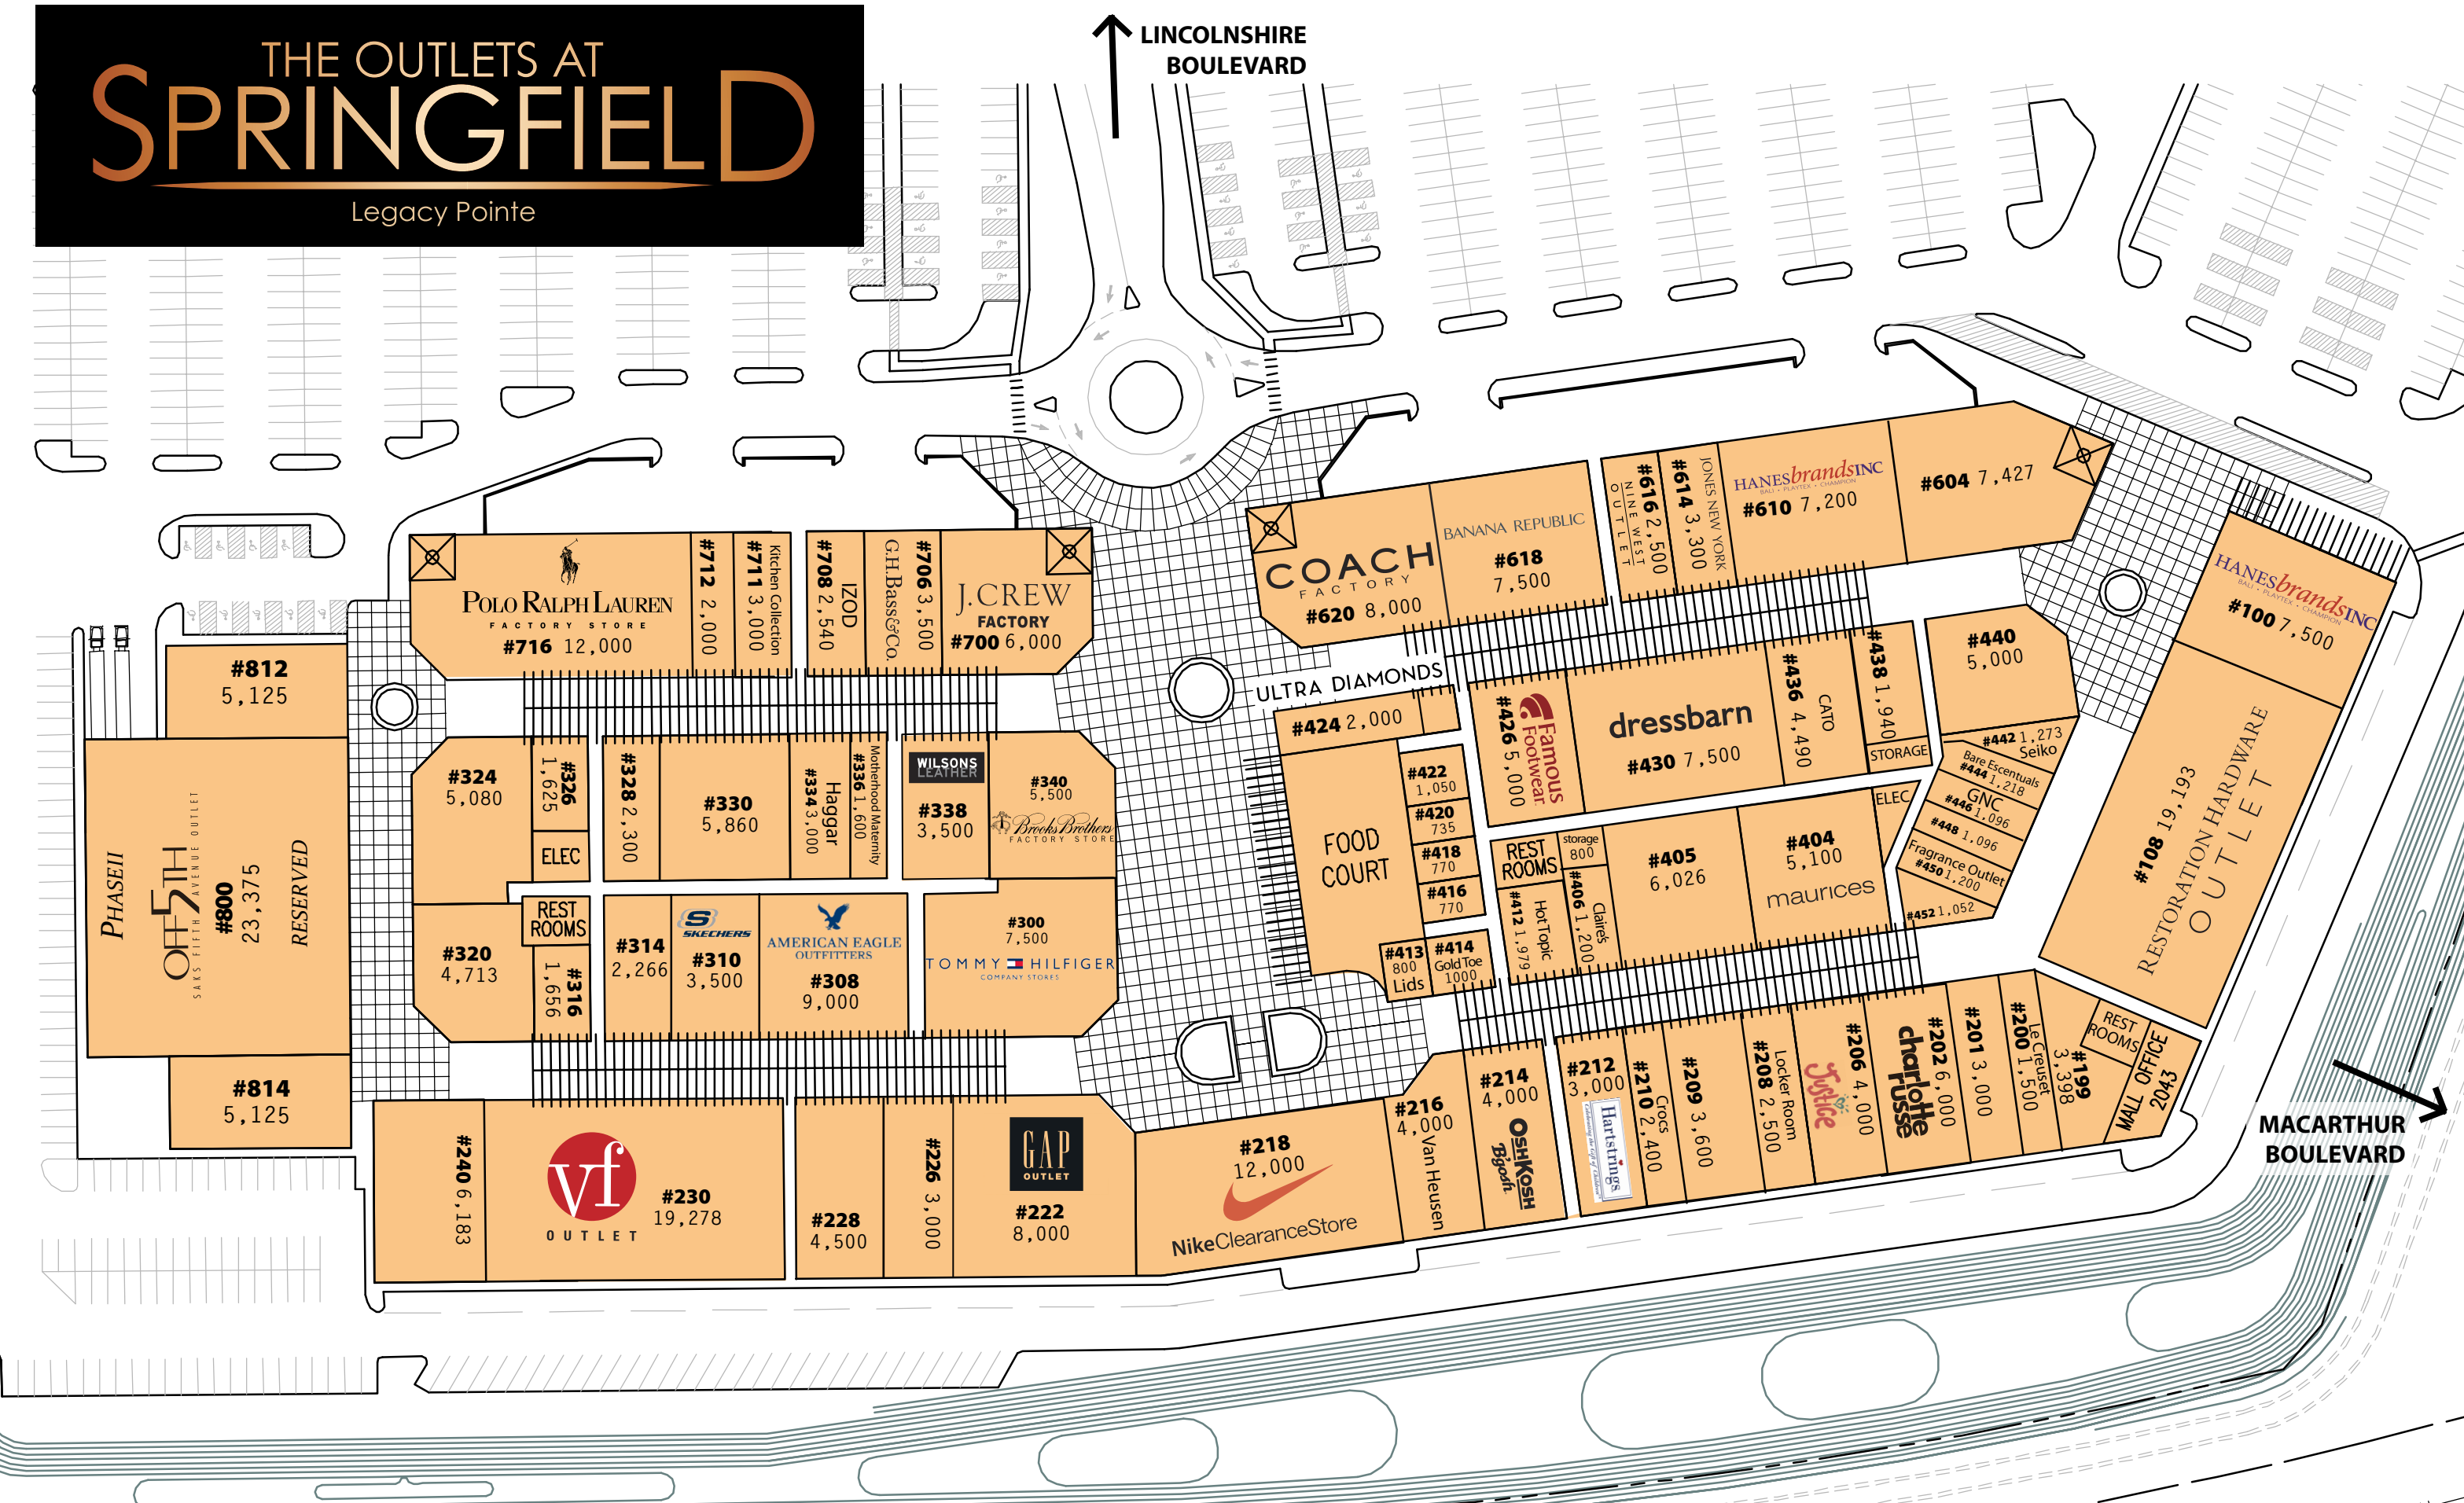

THE OUTLETS AT SPRINGFIELD

Legacy Pointe

↑ LINCOLNSHIRE
BOULEVARD

MACARTHUR
BOULEVARD →

GLA 300,000 sf