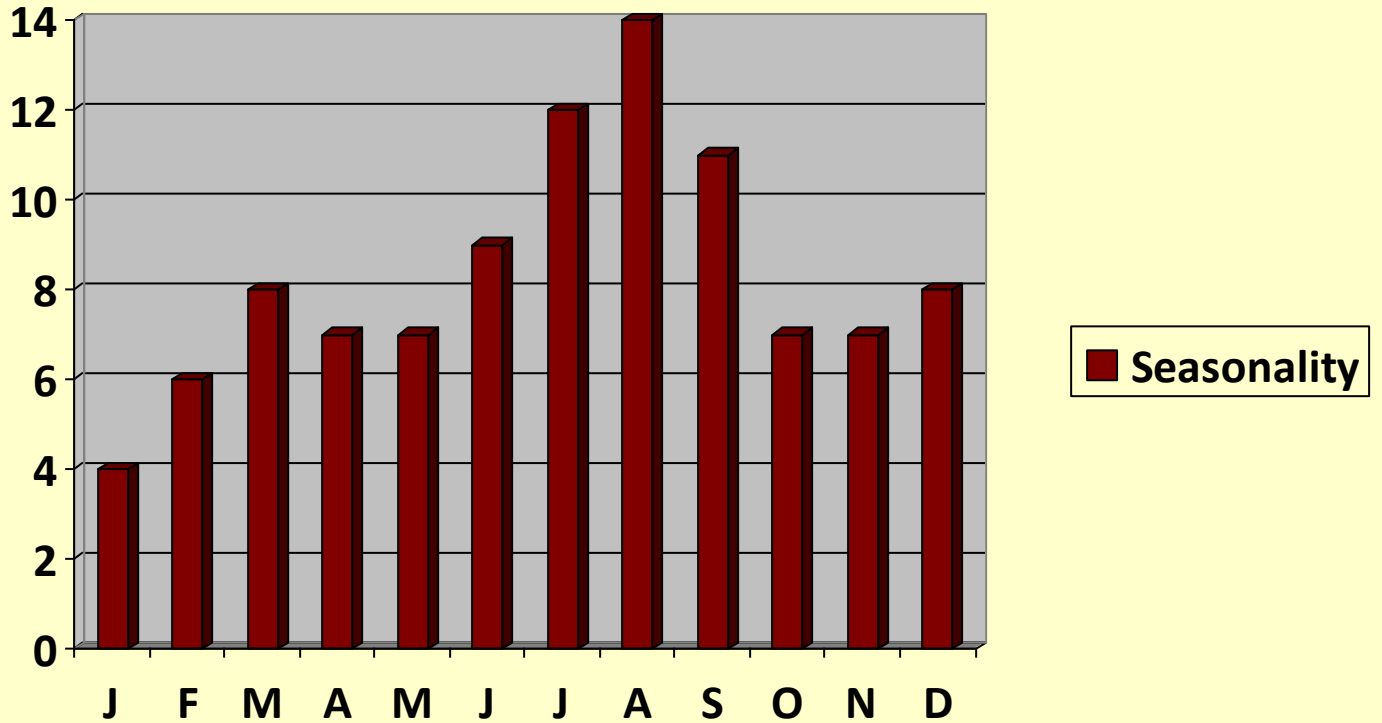

Seaside Factory Outlet Center

Seaside, Oregon