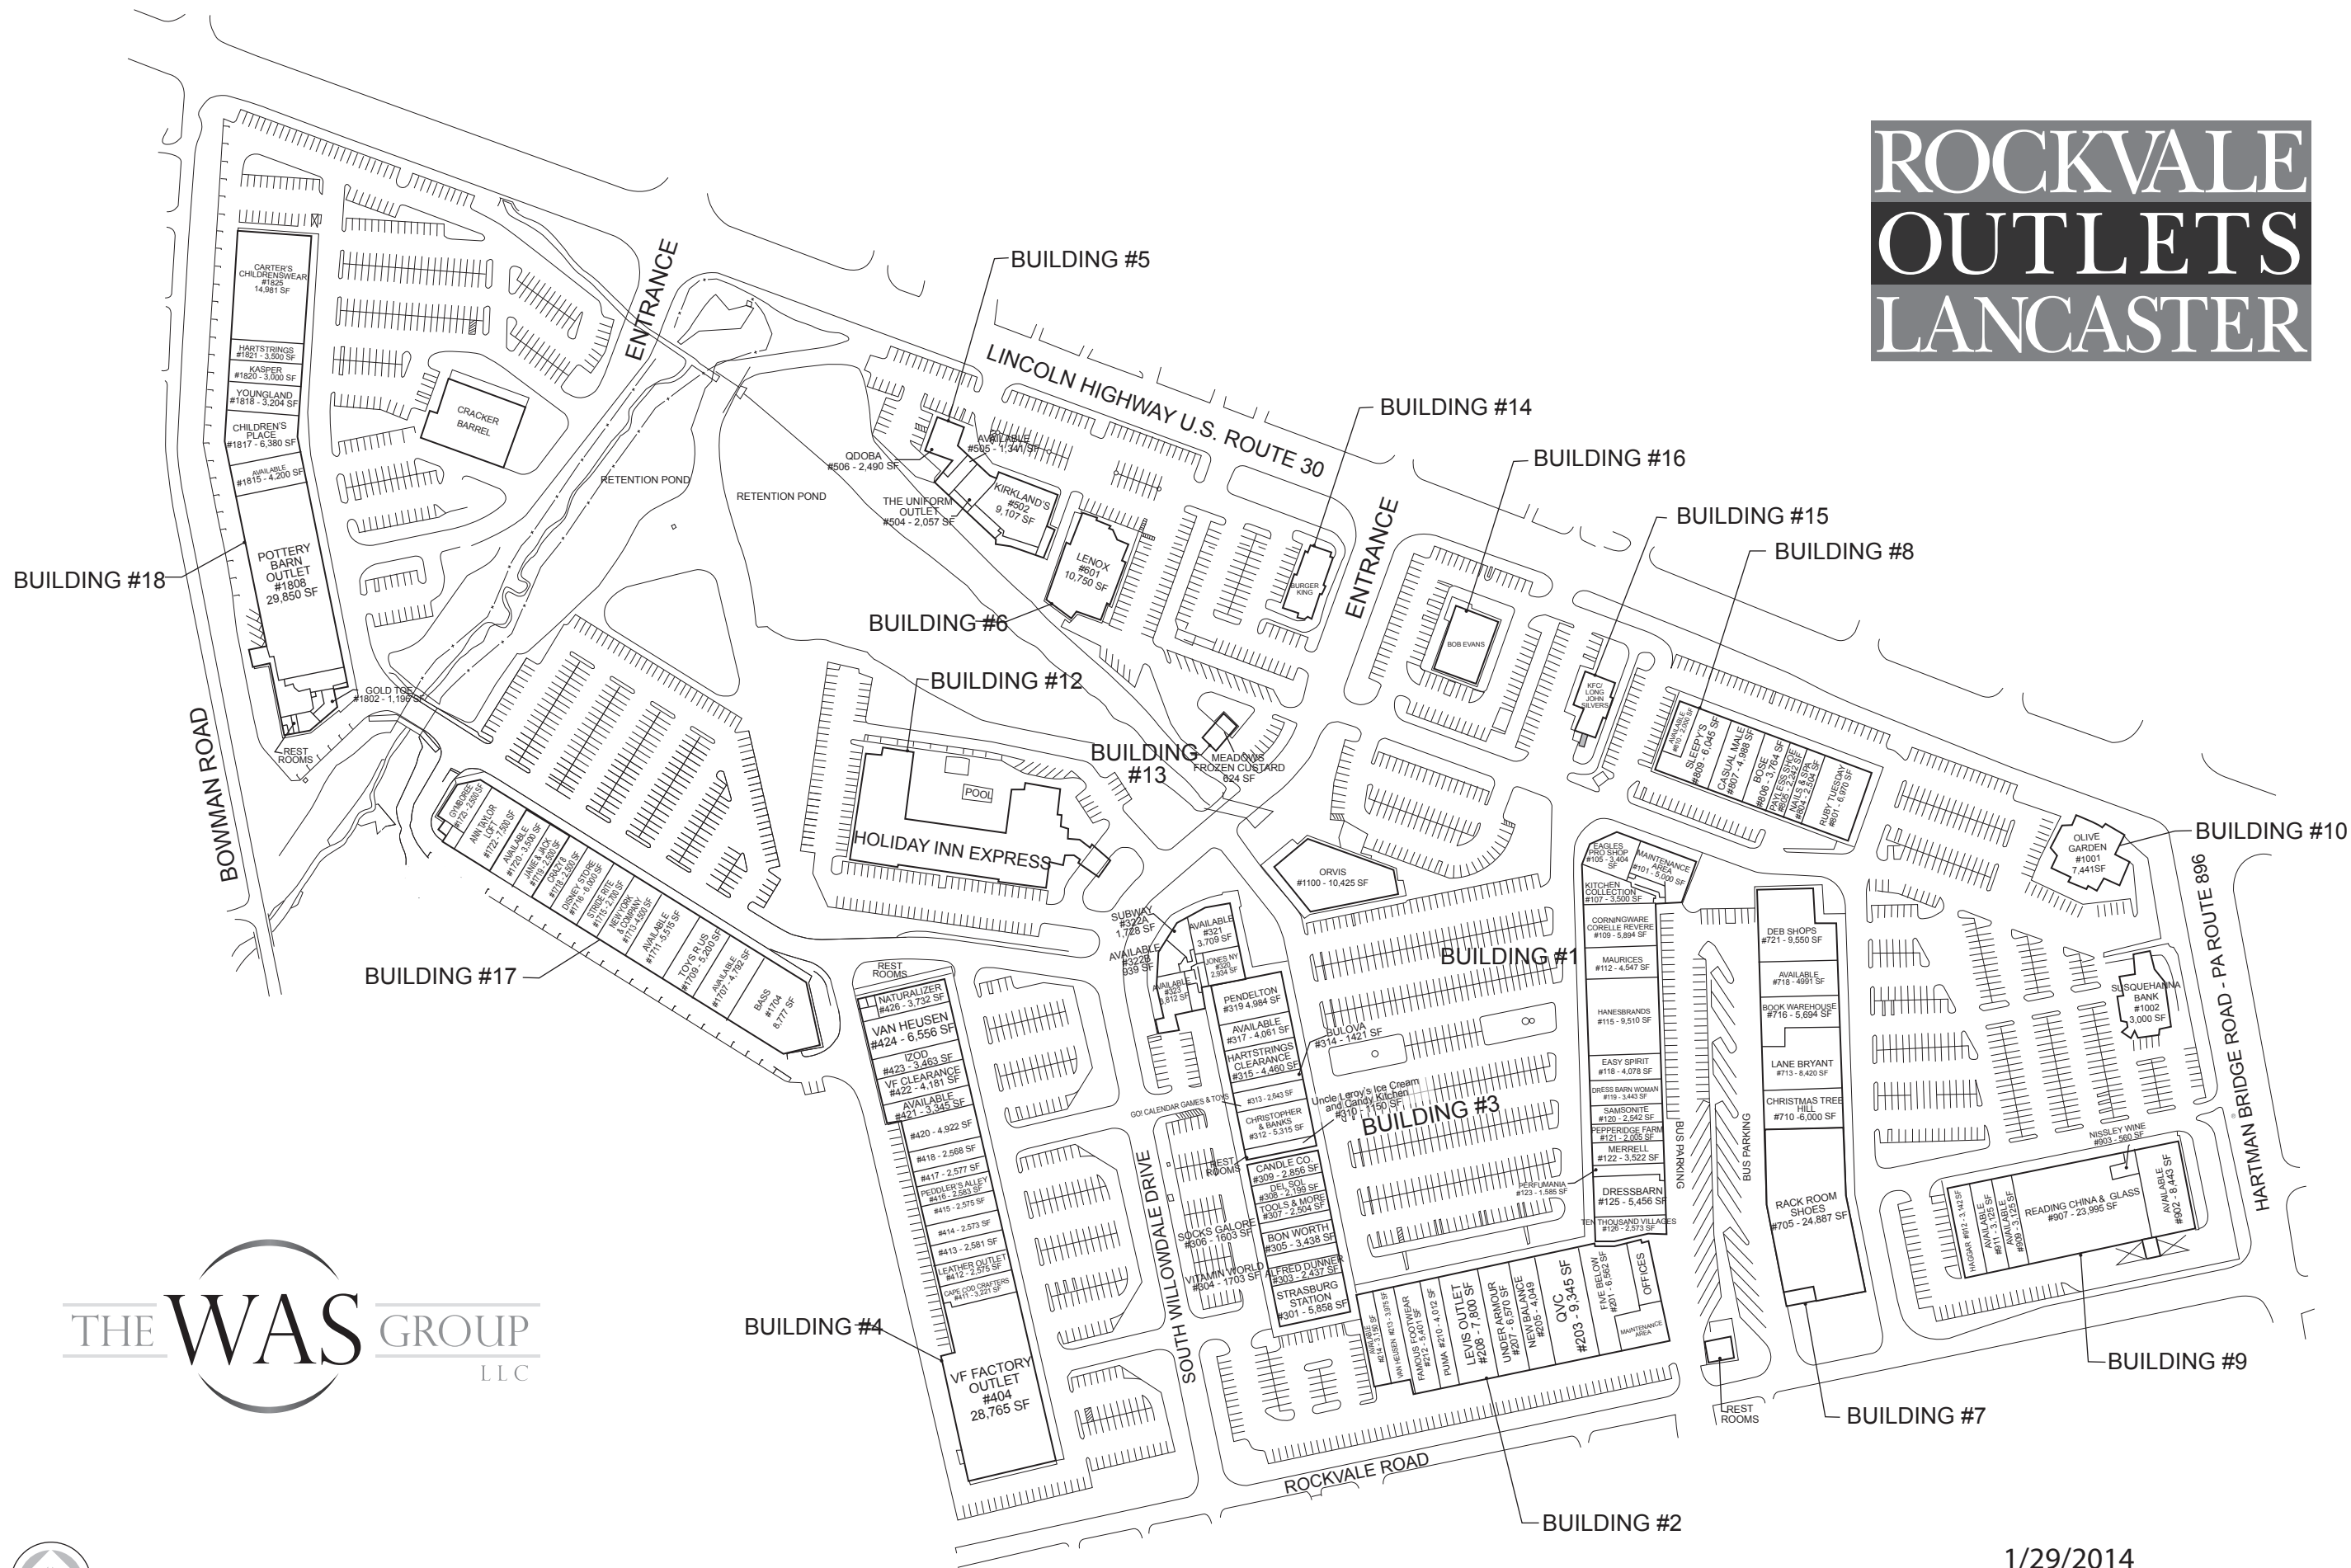

# ROCKVALE OUTLETS LANCASTER

LOCATION MAP  
NO SCALE

1/29/2014