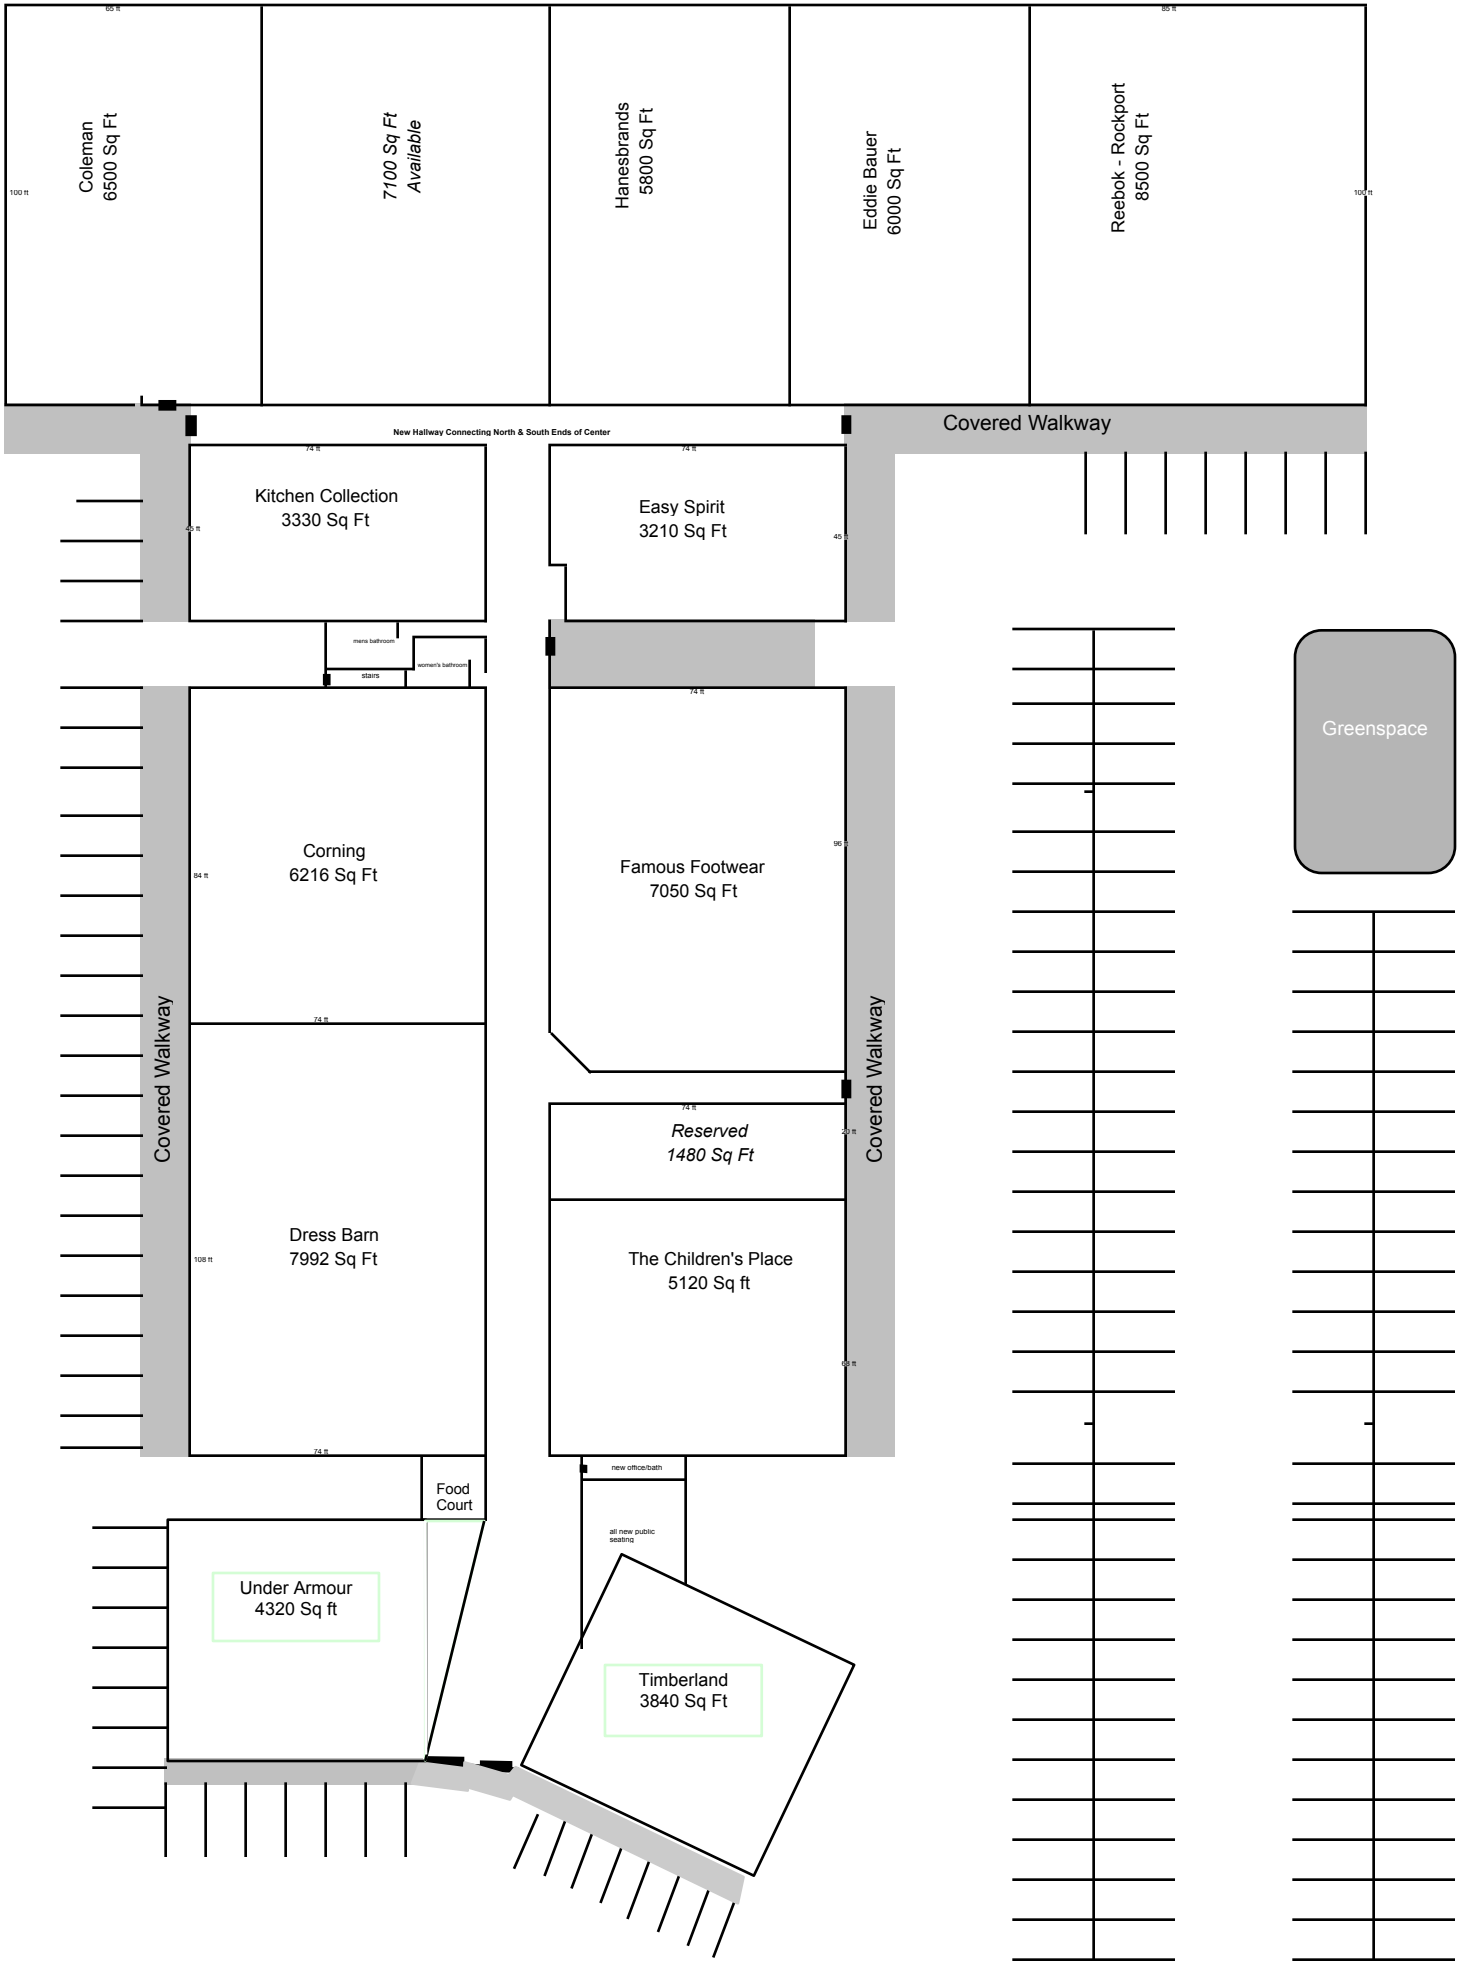

ADIRONDACK OUTLET MALL, LAKE GEORGE NY

May 1, 2012

March 2012

Pylon Sign

ROUTE 9 - MAIN ROAD