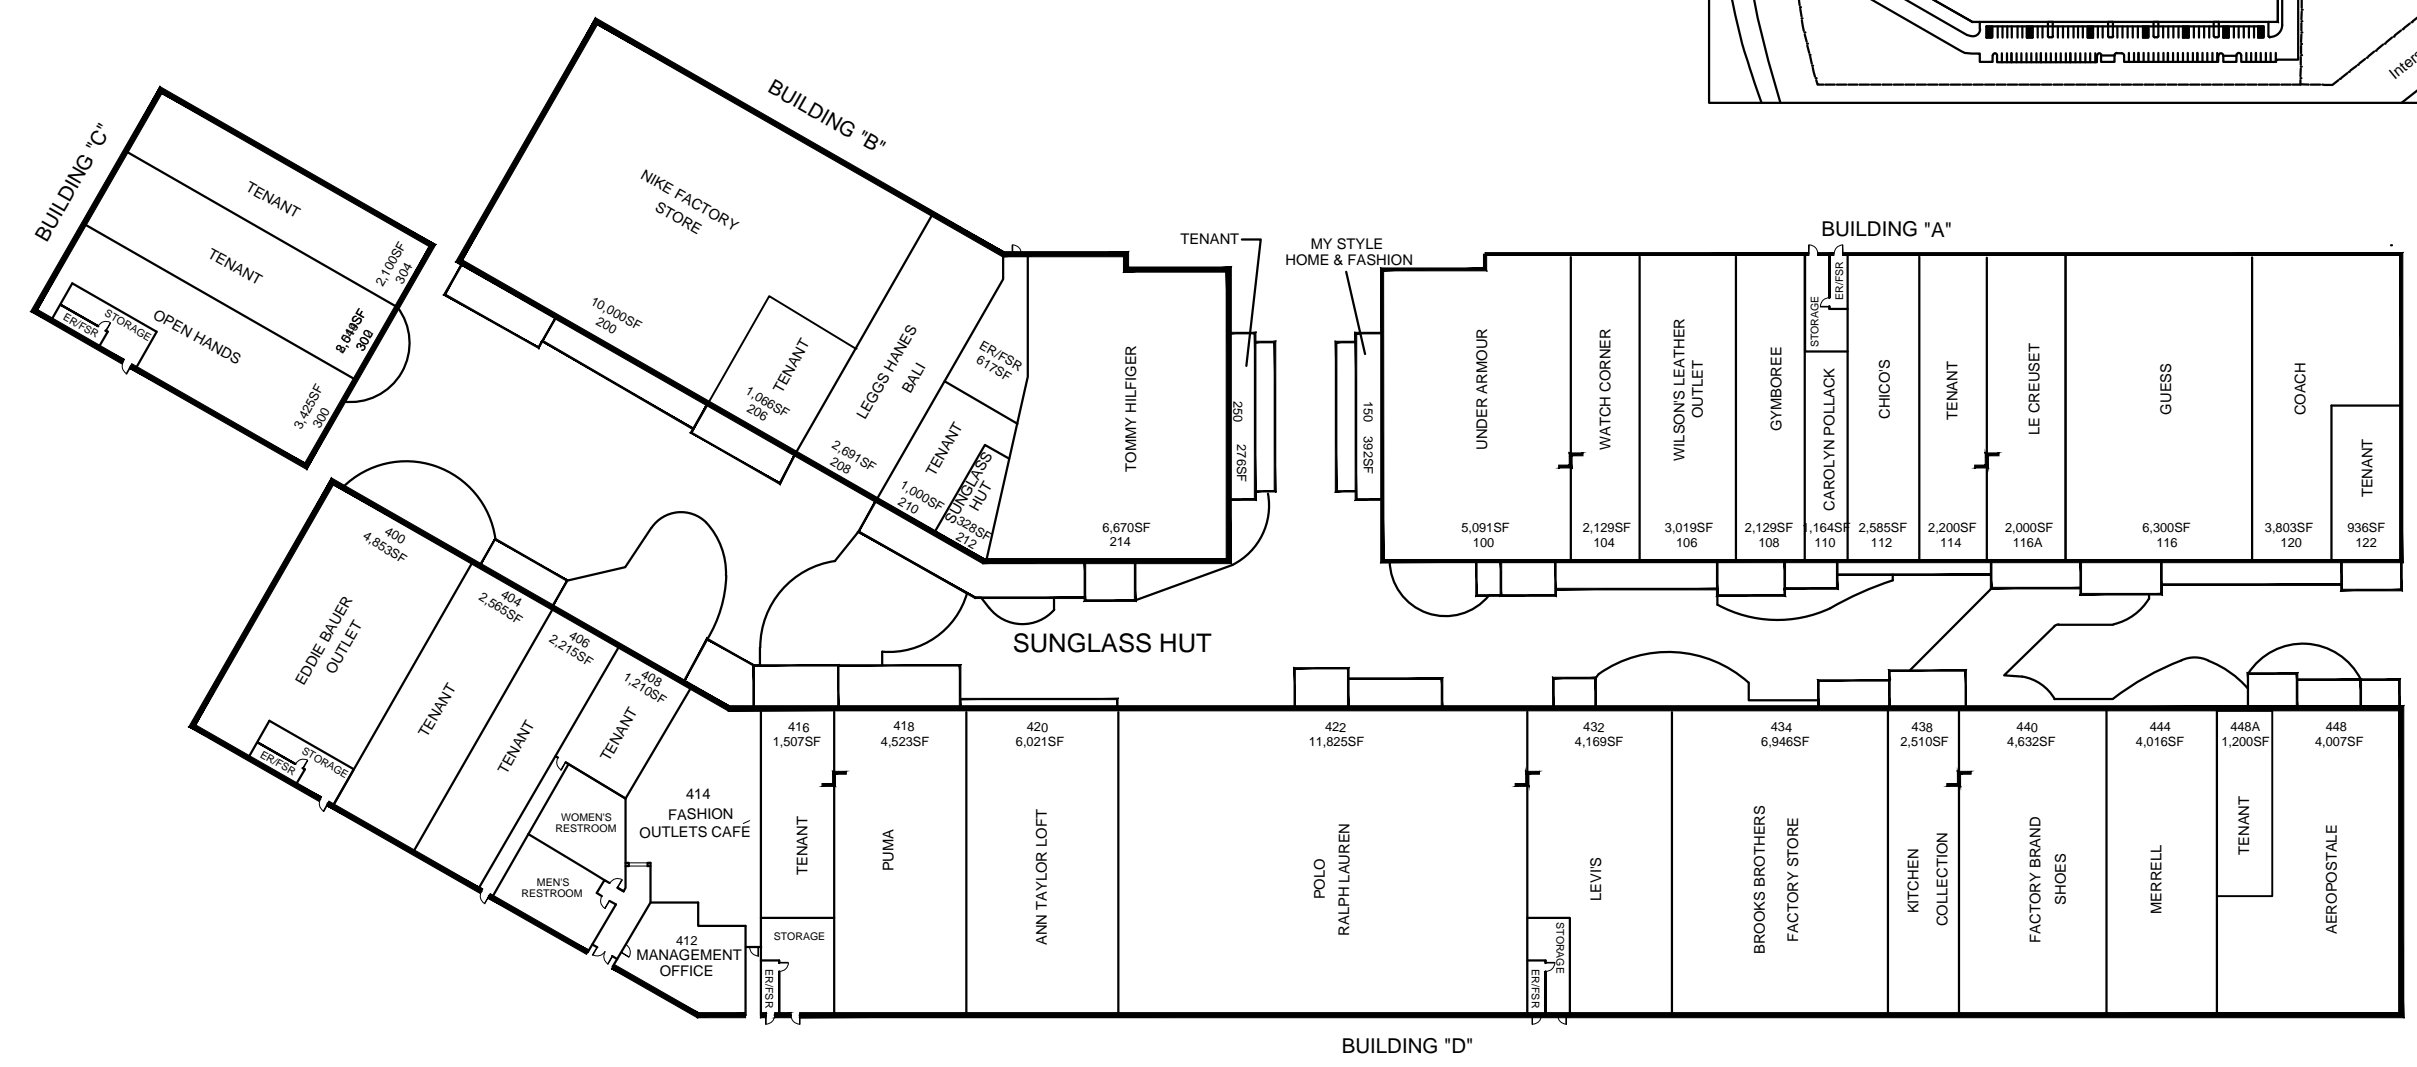

MALL GLA: 126,296

Note:
 This is a schematic plan only intended to show the general layout of the shopping center or part thereof. This plan is not to be scaled.

**LAST UPDATED: 11-20-14
 BY: CMM**

visit our web site at
www.fashionoutlets.com

LEASE PLAN

PLAN NOT TO SCALE

*ER/FSR = ELECTRICAL ROOM / FIRE SPRINKLER ROOM