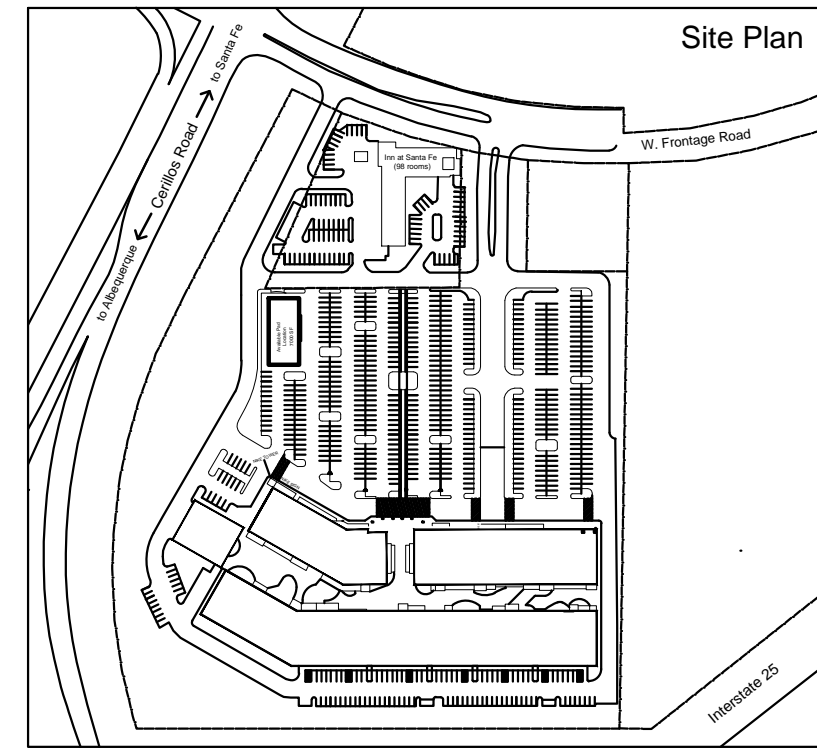

MALL GLA: 126,296

Note:
 This is a schematic plan only intended to show the general layout of the shopping center or part thereof. This plan is not to be scaled.

**LAST UPDATED: 11-20-14
 BY: CMM**

visit our web site at
www.fashionoutlets.com

LEASE PLAN

PLAN NOT TO SCALE

*ER/FSR = ELECTRICAL ROOM / FIRE SPRINKLER ROOM