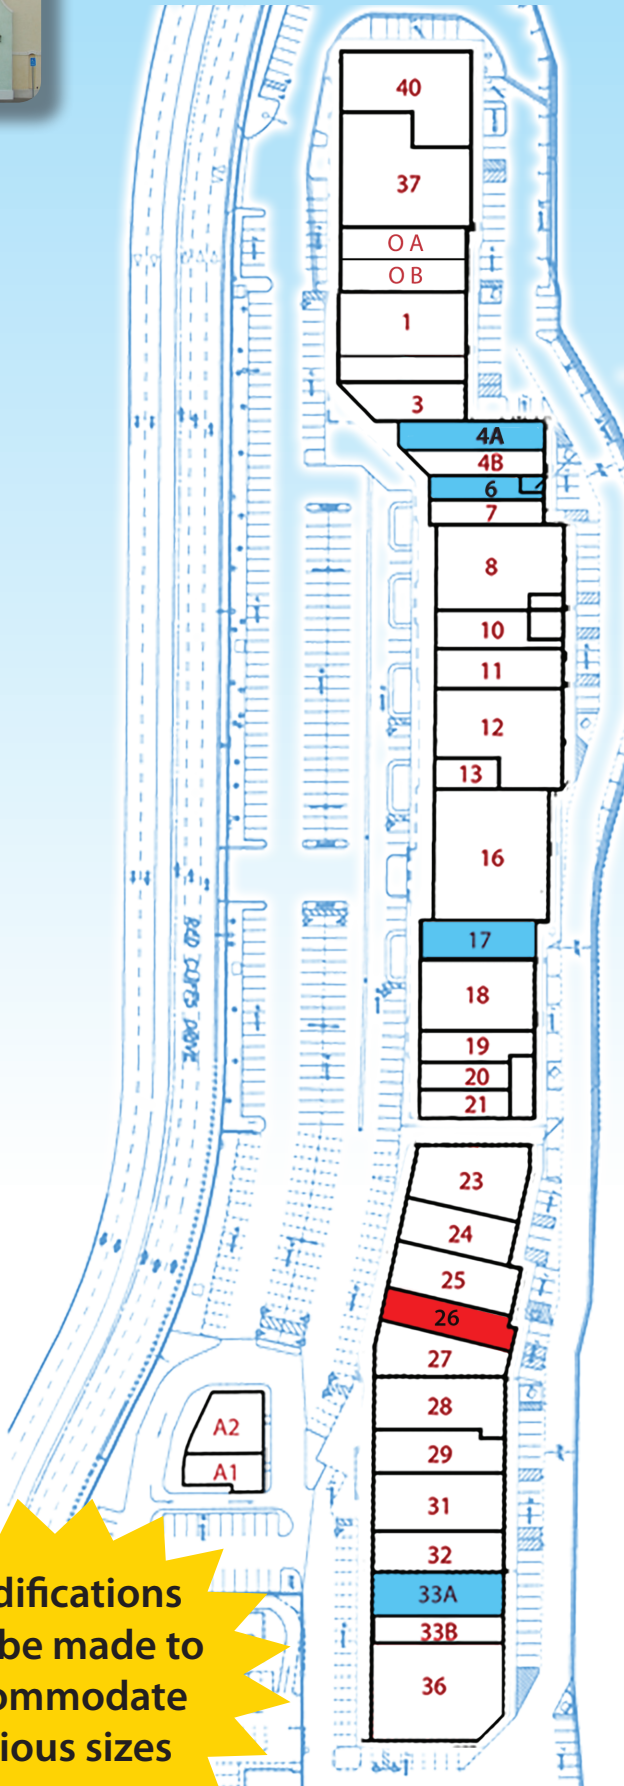

## Tenant List

Space	Store	Sq Ft
40	Outback Steakhouse	6,220
37	Tuesday Morning	7,663
0A	Runway Fashion Exchange	2,800
0B	Hope Ave.	2,160
1	rue21	6,509
3	Roy's Pizza & Pasta	2,633
4A	Madison & Sixth	1,837
4B	The UPS Store	1,775
6	Vinyl 4 Decor	1,400
7	Standard Optical	1,772
8	The Children's Place	6,069
10	Del Sol / Cariloha	1,778
11	Van Heusen / Izod	3,430
12	Eddie Bauer Outlet	6,721
13	Capriotti's Deli	1,493
16	Dress Barn / Dress Barn Woman	8,937
17	Pro Image Sports	2,485
18	Cowboys and Indians	3,998
19	Justice	3,879
20	Rocky Mountain Chocolate Factory	931
21	Sunglass Hut	931
23	HuHot Mongolian Grill	6,102
24	Wing Nutz	3,008
25	Skechers	3,506
27	Gymboree Outlet	3,063
28	Down East Outfitters	3,888
29	Famous Footwear	4,590
31	Levis	4,321
32	Kitchen Collection	2,954
33A	Motorsports Shoppe Outlet	3,311
33B	Redstone Olive Oil	1,500
36	Gen X Clothing	8,134
A1	Starbucks	1,600
A2	Smashburgers	2,400

Available	
26	3,006

Quietly Marketed	
4A	1,837
6	1,400
17	2,485
33A	3,311

**Modifications may be made to accommodate various sizes**

# Site Plan

\*Lease pending, call for availability.