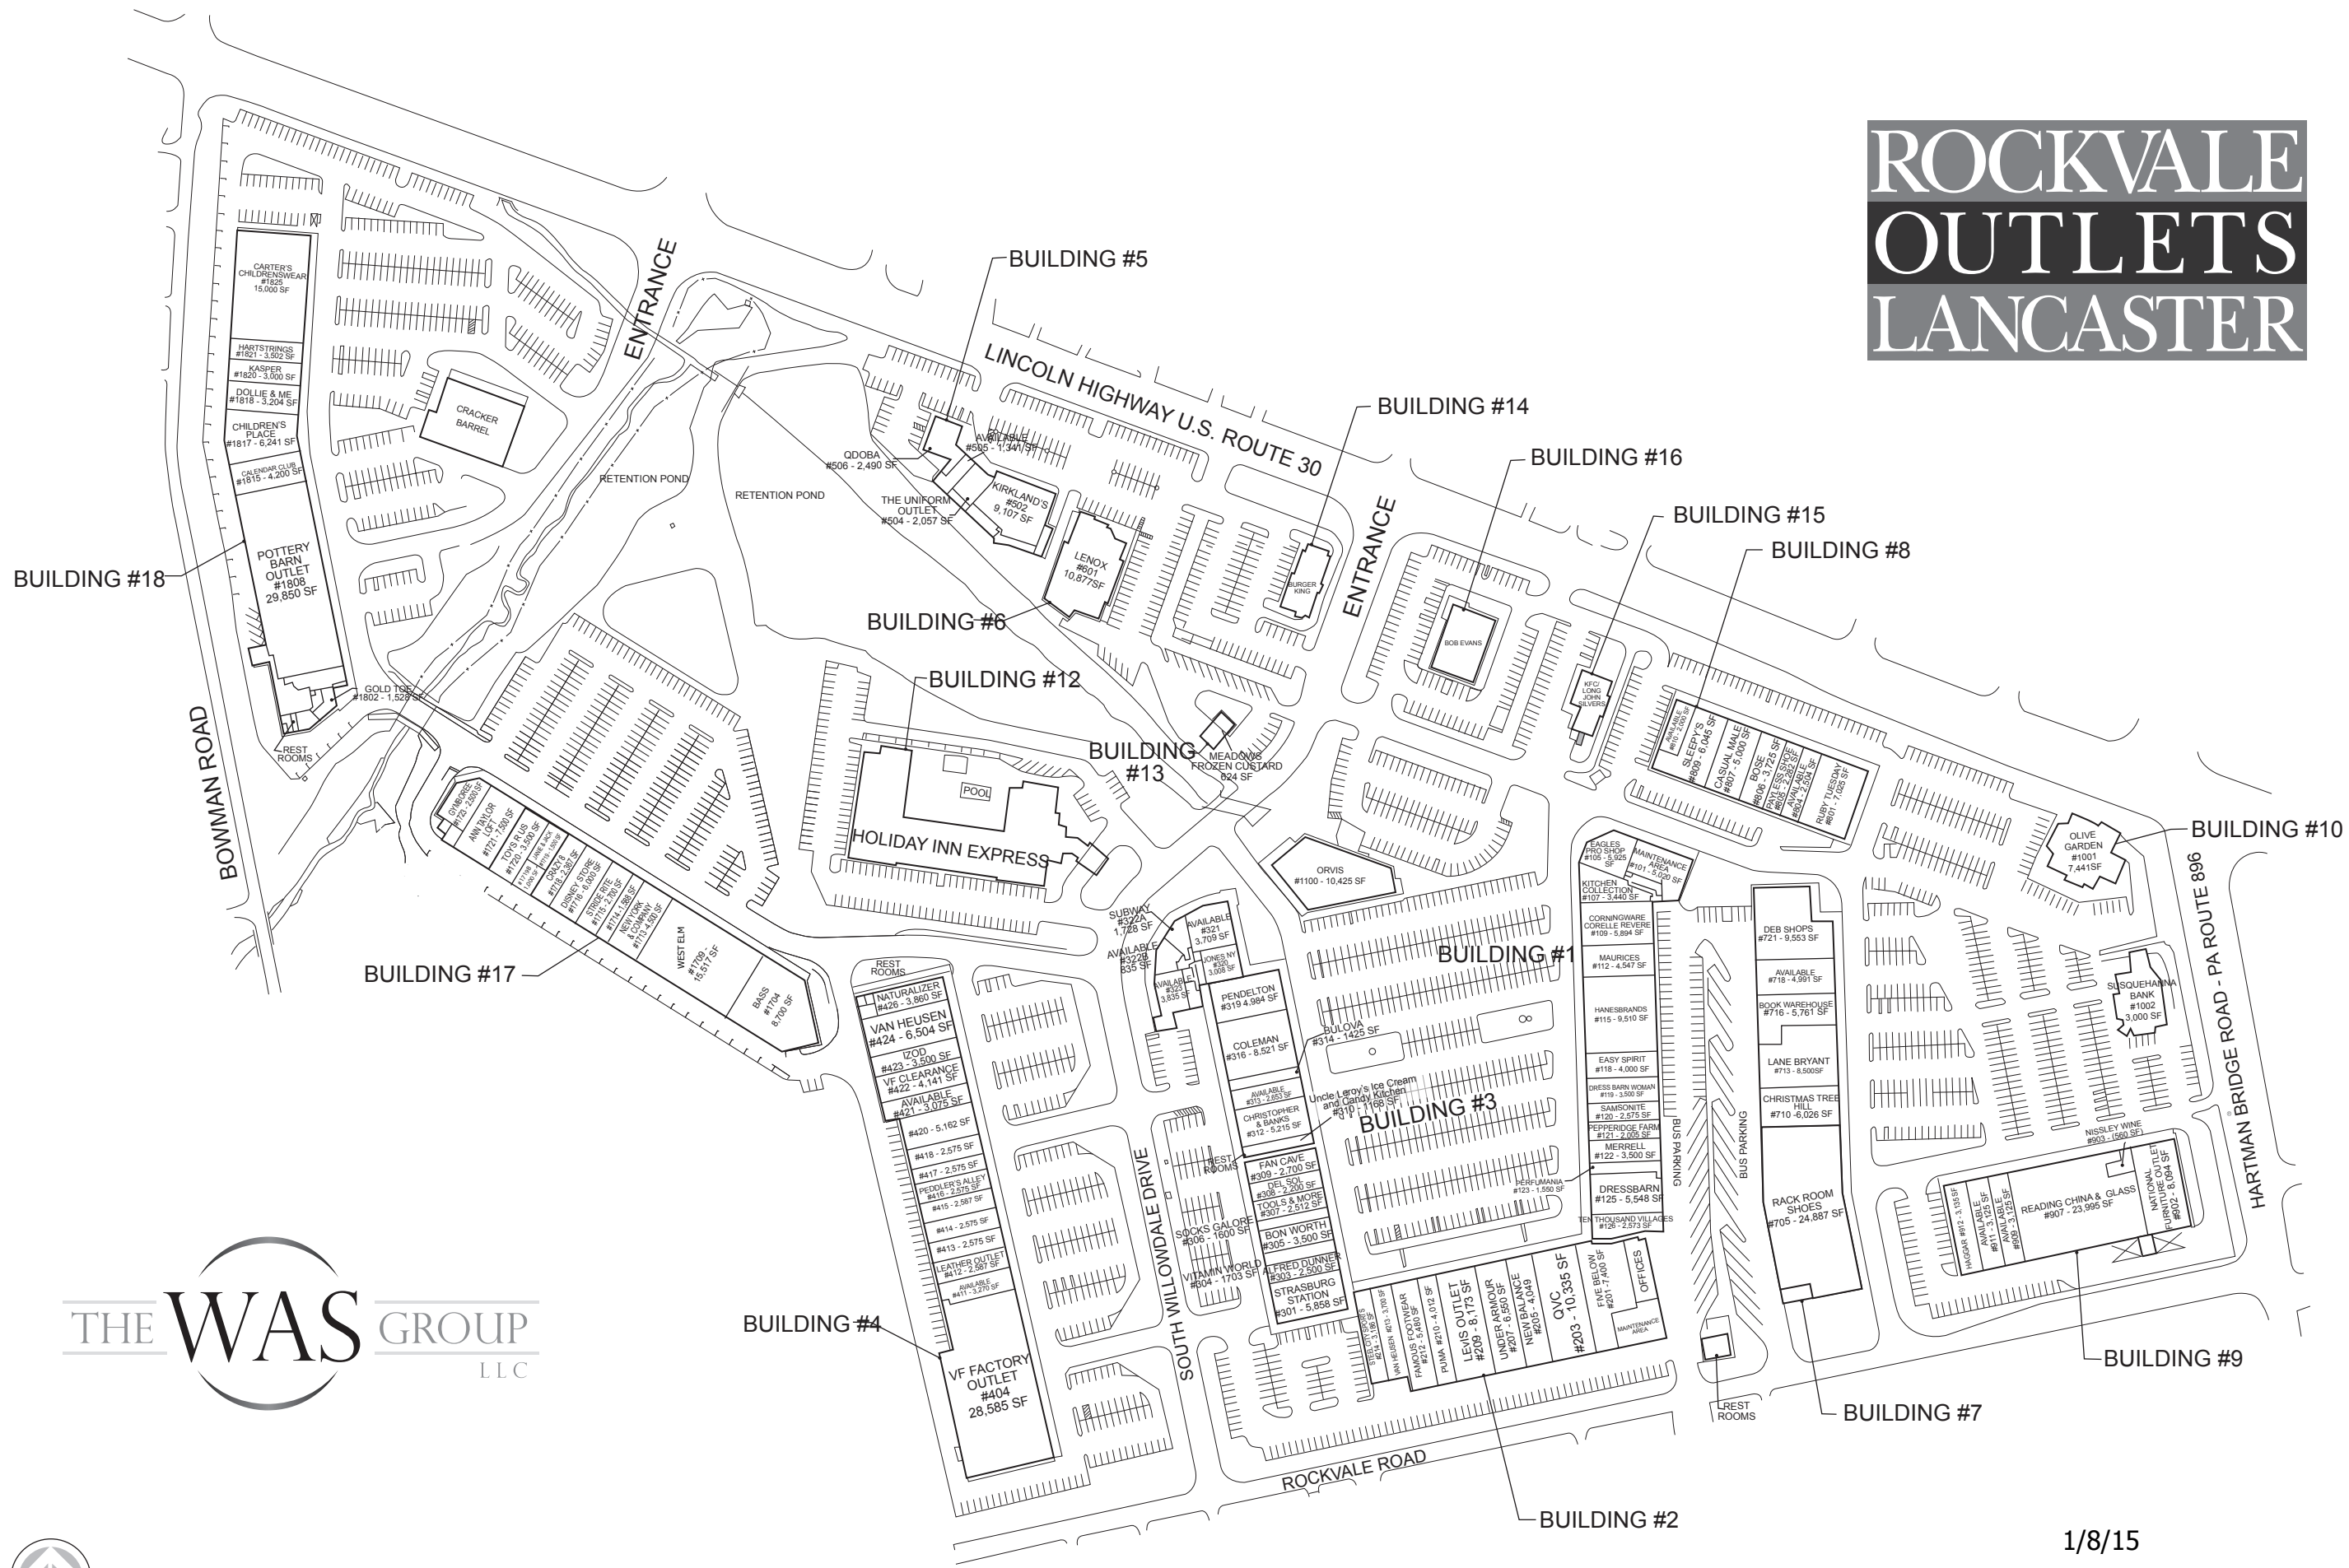

ROCKVALE OUTLETS LANCASTER

LOCATION MAP
NO SCALE