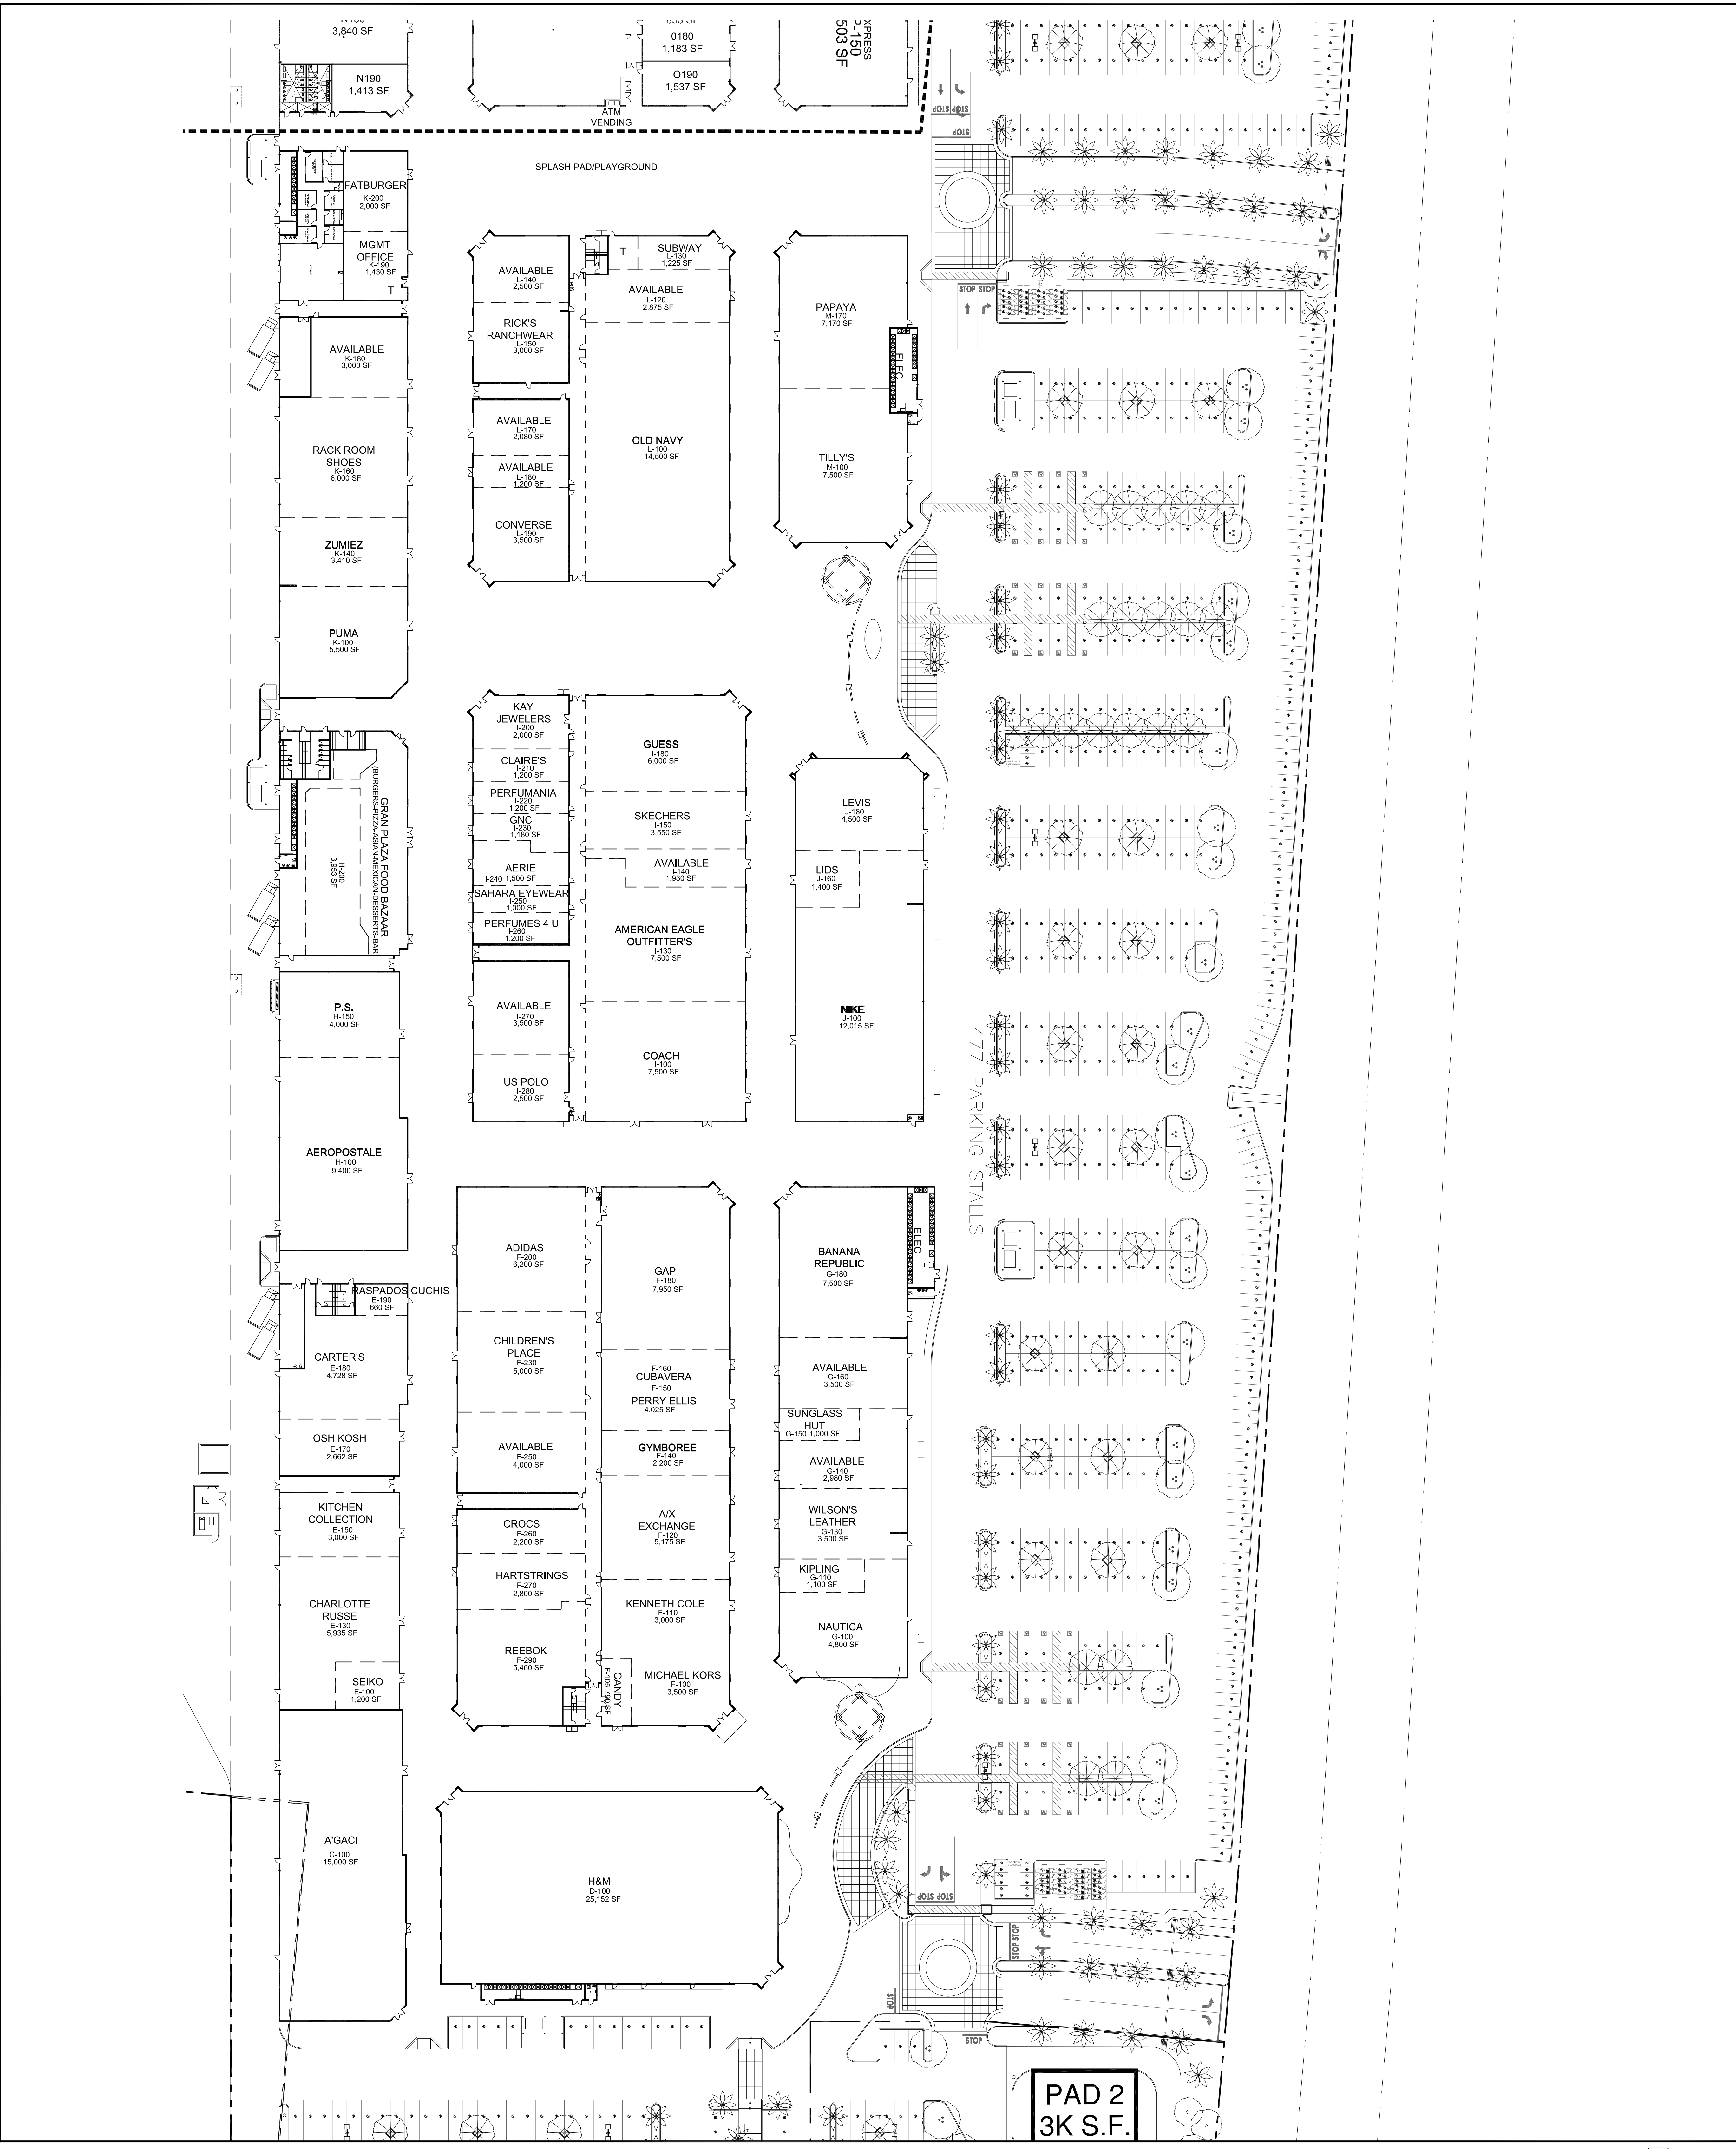

**PAD 2
3K S.F.**

Pre-Construction	Construction
Phase	Phase
Issued For	Date
Drawn By:	Checked By:
Date:	As Noted
Scale:	As Noted
Sheet Description	

Sheet Number