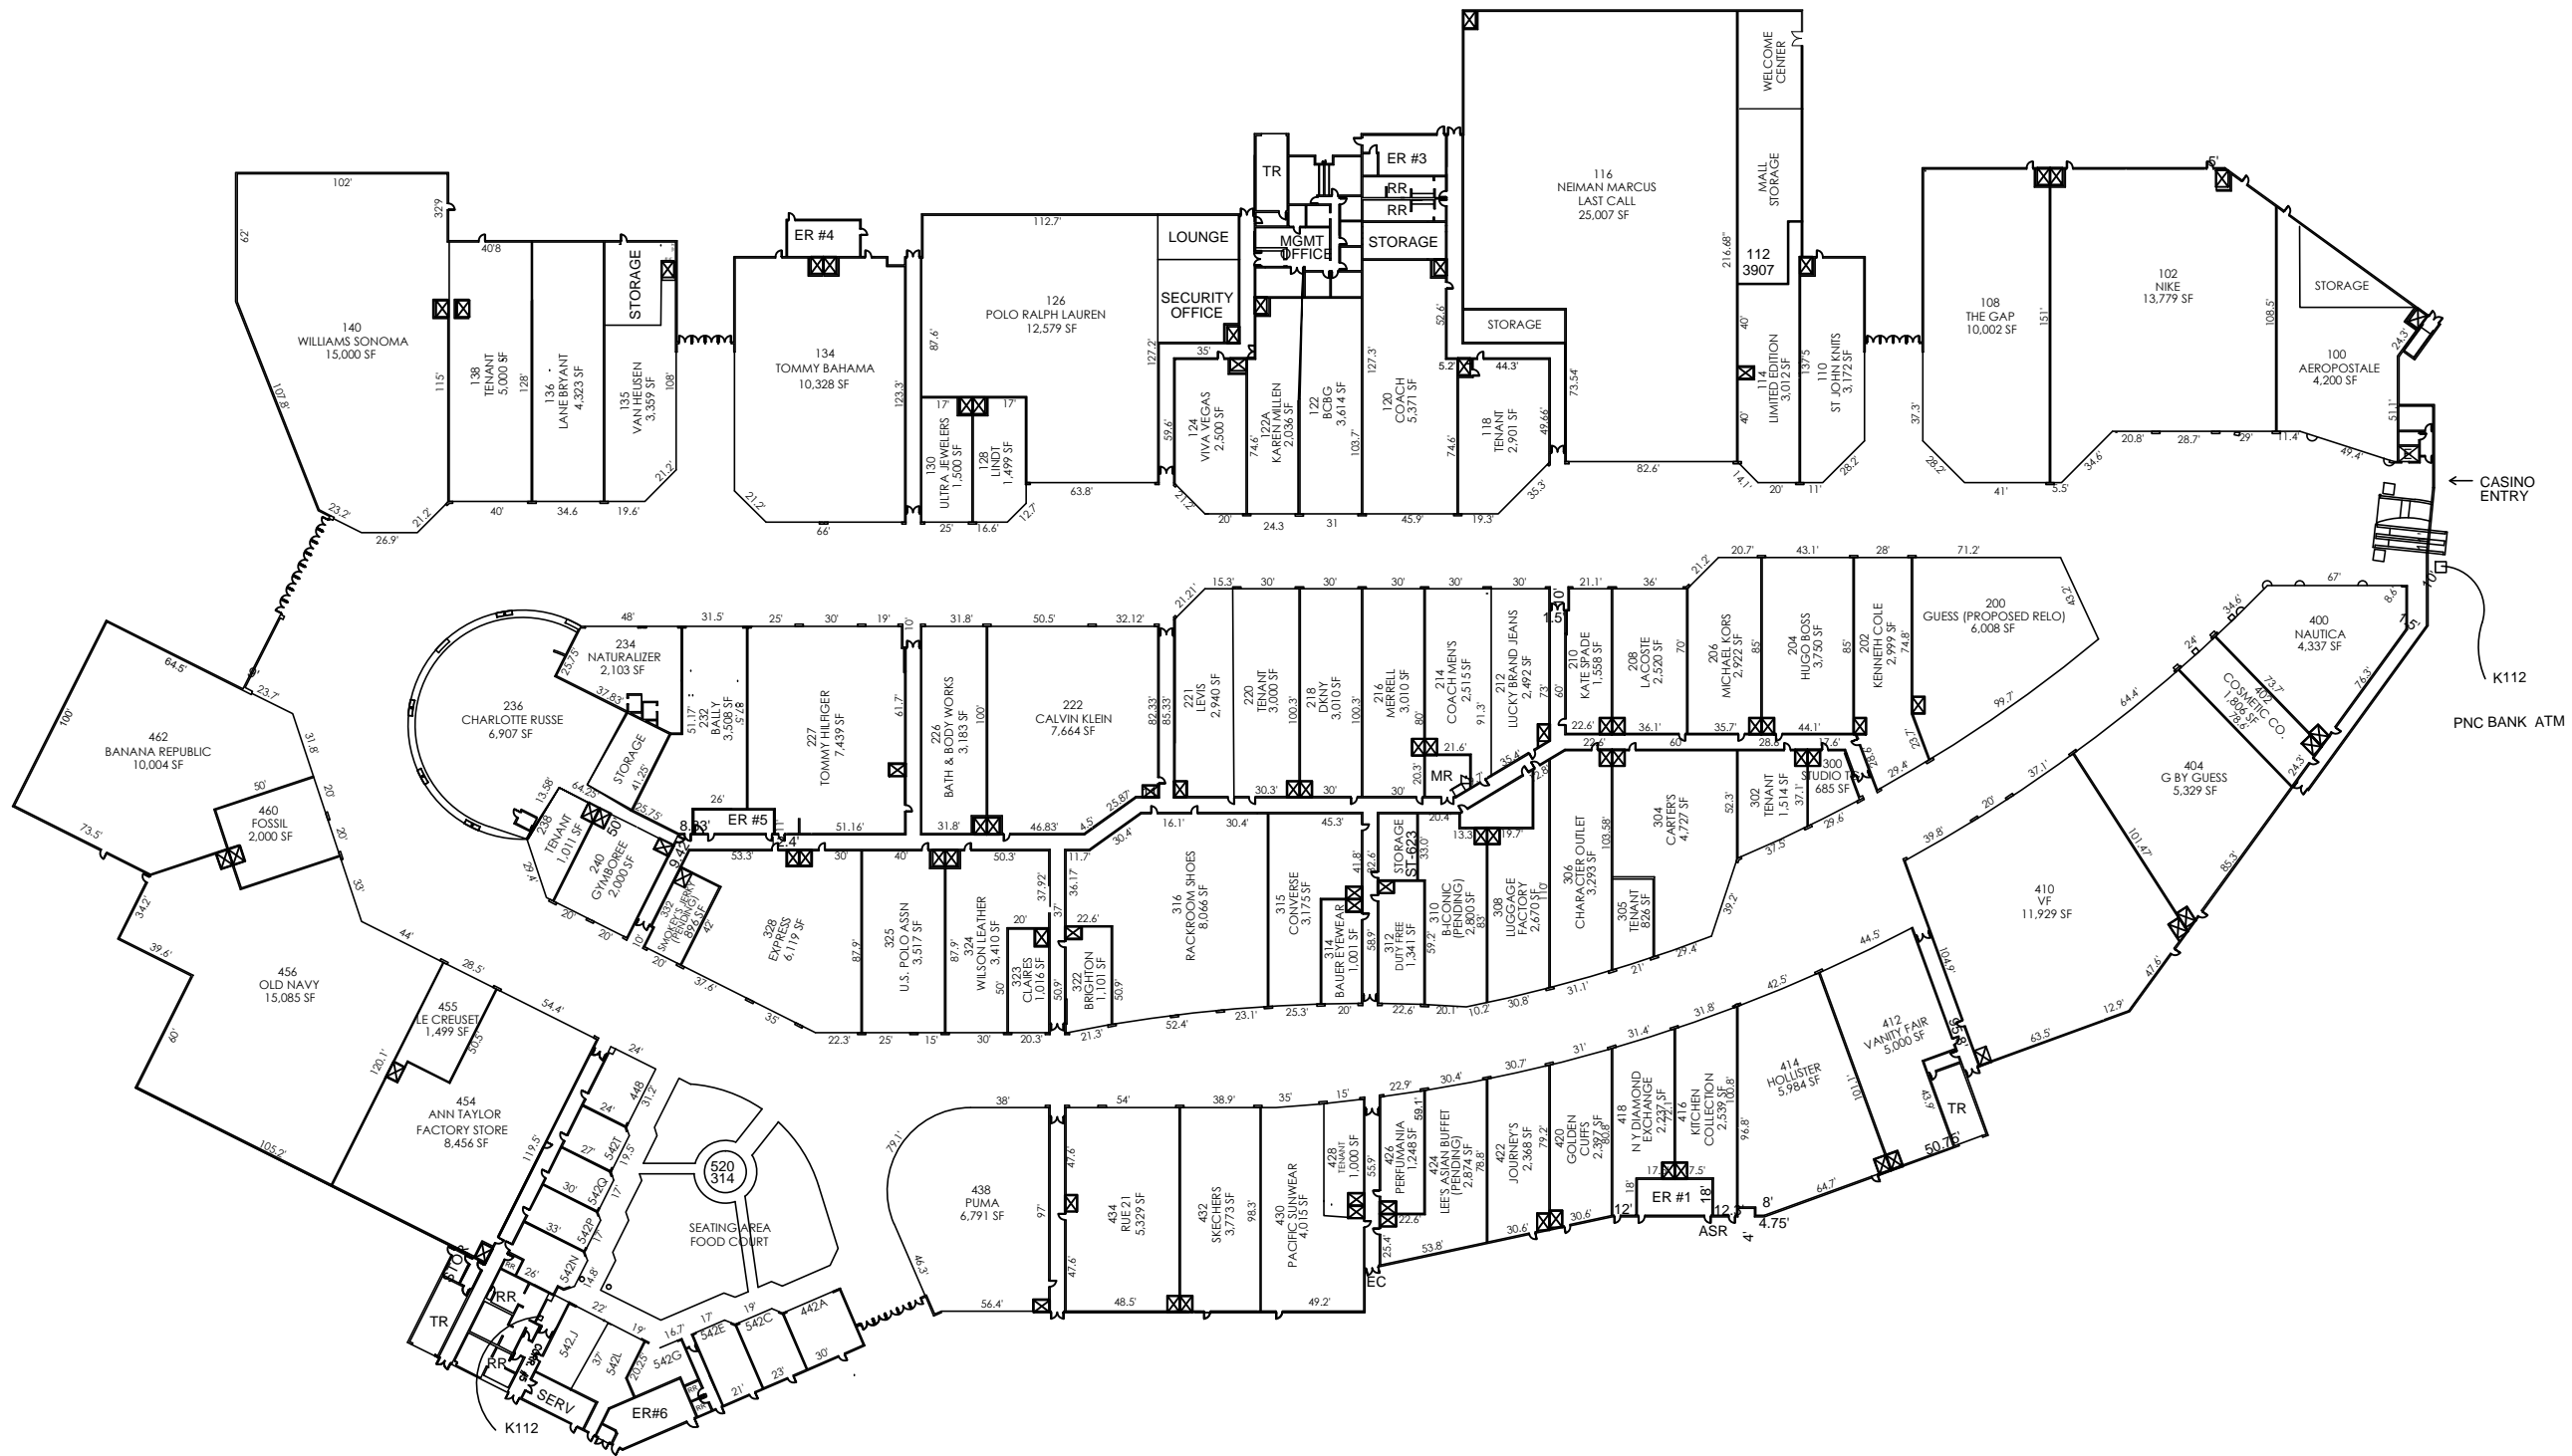

MALL GLA: 371,208

Note:
This is a schematic plan only intended to show
the general layout of the shopping center or part
thereof. This plan is not to be scaled.

LAST UPDATED: 06/8/15
BY: CMM

visit our web site at
www.fashionoutlets.com

LEASE PLAN

NORTH

FOOD COURT TENANT MENU

520	JUGO JUICE	314 SF
542.T	VILLA PIZZA	600 SF
542.Q	STEAK & MORE	600 SF
542.P	HOT DOG ON A STICK	656 SF
542.N	CAJUN GRILL	804 SF
542.J	ABC GAME ZONE	895 SF
542.L	LA SALSA	790 SF
542.G	TEA ZONE	600 SF
542.E	WETZEL'S PRETZELS	790 SF
542.C	SUBWAY	774 SF
442.A	LOTUS EXPRESS	900 SF
K112	PNC BANK ATM	64 SF
448	BAUER EYEWEAR	738 SF